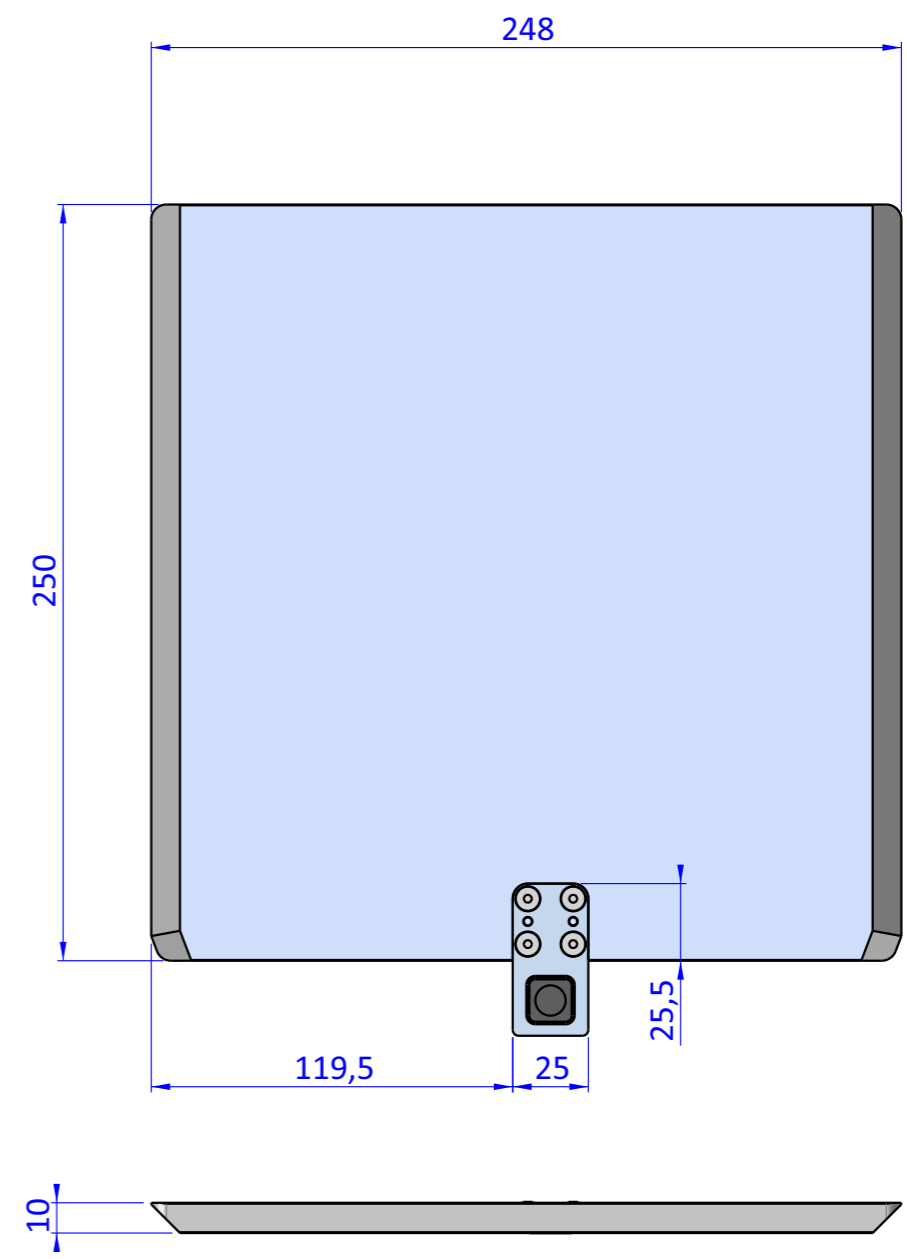

THE PROPERTY OF THE DRAWING IS ESTABLISHED BY LAW. IT IS FORBIDDEN TO PRODUCE OR SHOW IT TO THIRD PART. WITHOUT A WRITTEN AGREEMENT.

Item	Name	Q.ty
1	GPM3S.01.KRAUSS	1
2	GPM3S.02.KRAUSS	1
3	GPM3S.03.KRAUSS	1
4	SP.3x10	2
5	V.TSP4x8	4

Format A3
UNI 936-76

 FPS FPSERVICES AUTOMATION		DESIGNED FROM FPS Automation		REVIEW A	
		DATE 03/09/2021	WEIGHT 4,687kg		
GENERAL TOLERANCE UNI - ISO 2768 CLASSE f	DESCRIPTION CA.GPM3S.KRAUSS		CODE CA.GPM3S.KRAUSS		